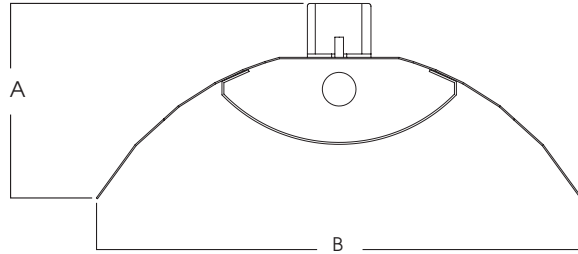

LINEAR REMODELIGHT 1 PIECE 1 x 4 REMODEL

T8 / T5 / T5-HO
1 x 54 WATT MAX

PRODUCT INFORMATION:

- One piece retrofit for 1x4 fixture.
- T8, T5, T5-HO lamping available.
- Converts old lamping technology into energy efficient lamping with a new design combination.
- Smooth white reflector. Optional ridged "Illumination Plus," Multi-Step Reflector finish available.
- Pre-wired at the factory, ready for installation.
- Manufactured and tested to UL standard No. 1589.